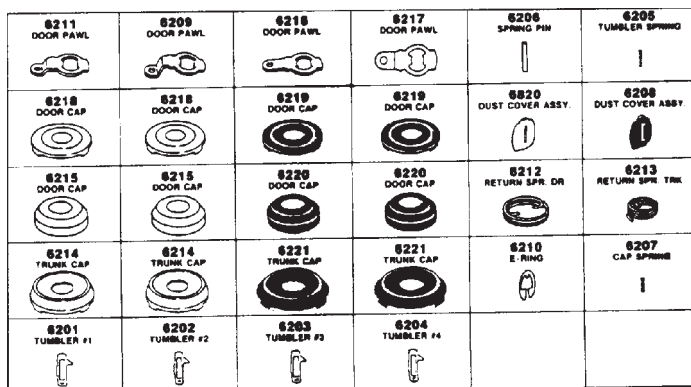

Refill and kit quantities subject to change without notice.