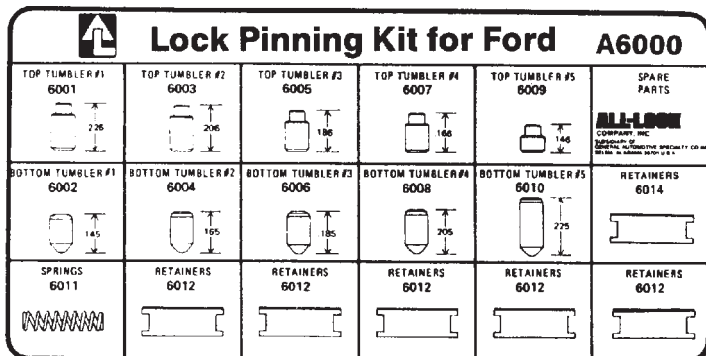

AUTO TOOLS

FOR FORD

AL-A6000

To service door, trunk and ignition locks on all Ford Motor Company products 1965-on. Kit includes top and bottom pins, springs and retainers.

Refills (Qty per pkg.)

Part No.	Description	Qty.
AL-A6001	Top Tumbler #1	100
AL-A6002	Bottom Tumbler #1	100
AL-A6003	Top Tumbler #2	100
AL-A6004	Bottom Tumbler #2	100
AL-A6005	Top Tumbler #3	100
AL-A6006	Bottom Tumbler #3	100
AL-A6007	Top Tumbler #4	100
AL-A6008	Bottom Tumbler #4	100
AL-A6009	Top Tumbler #5	100
AL-A6010	Bottom Tumbler #5	100
AL-A6011	Spring	500
AL-A6012	Retainer	100
AL-A6014	Retainer	25