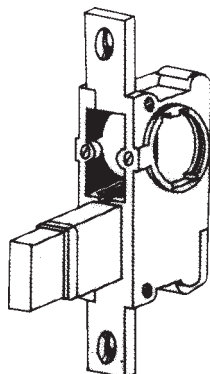

HOOKBOLT (LOCK ONLY)

STOCK#	BACKSET
908511	7/8"
908512	31/32"
908513	1-1/8"
908514	1-1/2"

FINISHES:

10	Satin Bronze
27	Satin Aluminum

FACEPLATES ONLY, with screws, for (1" x 6-7/8")—

DEADBOLT	HOOKBOLT	DEADLATCH	DESCRIPTION
908521	908526	908531	FLAT
908522	908527	908532	RADIUS
908523-LHD	908528-LHD	908533-LHD	LEFT-HAND BEVEL
908523-RHD	908528-RHD	908533-RHD	RIGHT-HAND BEVEL
908524	908529	908534	WEATHER STRIP

FACEPLATES	
	FLAT
	RADIUS
	LEFT BEVEL
	RIGHT BEVEL
	RADIUS WITH WEATHERSTRIP

NOTE: To get complete lock, you must order all 3 parts and specify finish.

EX.: 908518 DEADLATCH 1-1/8" BACKSET
 908532 RADIUS FACEPLATE
 908536 SMALL STRIKE

DEADLATCH STRIKES
with mounting plate and screws

STOCK#	DESCRIPTION
908536	SMALL
908537	LARGE

—Being Discontinued—
 Limited Supply
 CALL FOR CLOSEOUTS PRICES

AL-77 Amarlite Lock Replacement

This lock is the only exact replacement for the original Amarlite Telescopic Bolt Lock that can be purchased as a regular stock item on a continual basis. Manufactured to the exact specifications of the Original Amarlite Lock, it allows for a rapid installation and eliminates all need for additional difficult and time consuming alterations to the door.

Locks supplied less cylinders. Cylinder holes are threaded for the Original Amarlite cylinder as well as any standard size mortise cylinders.

©ZIPF LOCK COMPANY