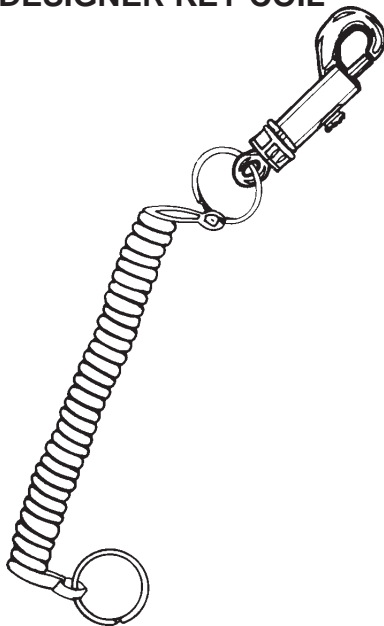

DESIGNER KEY COIL

This plastic snap and coil allows the user a wide variety of choices in where keys can be carried—on a belt loop or a purse strap. The Designer Coil measures 10" and can be extended to four feet. Supplied in assorted colors with a 7/8" nickel plated tempered steel split key ring.

Stock No.   **Packaging**
LKC-41612   12/card