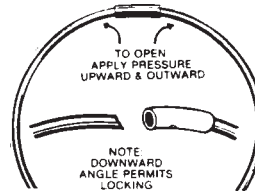

PULL APART KEY RINGS

Pull Apart Key Ring is available in three sizes to store a large number of keys. To open and close, pull upward and outward from the top to release tension. Rings are made of 1/8" diameter cadmium plated steel. Sold in boxes of 25 pieces only.

Stock No.   **Diameter**
LKC-74300   3-1/2"
LKC-74400   4-1/2"
LKC-74600   6"