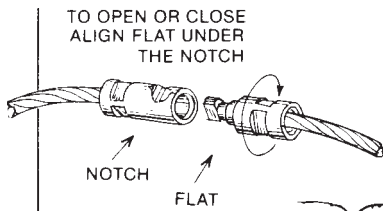

LEARN THE TWISTY® SECRET!

The Twisty® is made of strong, flexible, corrosion-resistant aircraft cable. It features a patented locking connector that is opened and closed by forming a figure 8. The Twisty® is available with a nylon coating in assorted colors or in Stainless Steel in natural as well as Brass plated. An economically priced monofilament is also available in assorted colors.

Stock No.	Material	Pkg.	Length
LKC-81124	Nylon Coated	24/card	4-3/4"
$LKC-82201	B.P. Stainless	5 cds./box*	5-3/4"
LKC-82901	B.P. Stainless	5 cds./box*	9"
$LKC-83124	Stainless	24/card	4-3/4"
$LKC-83201	Stainless	5 cds./box*	5-3/4"
$LKC-84124	Thin Stainless	24/card	4-3/4"
$LKC-85124	Monofilament	24/card	4-3/4"

*(1/card) sold by the box only.

$-Discontinued. Call for closeout prices.