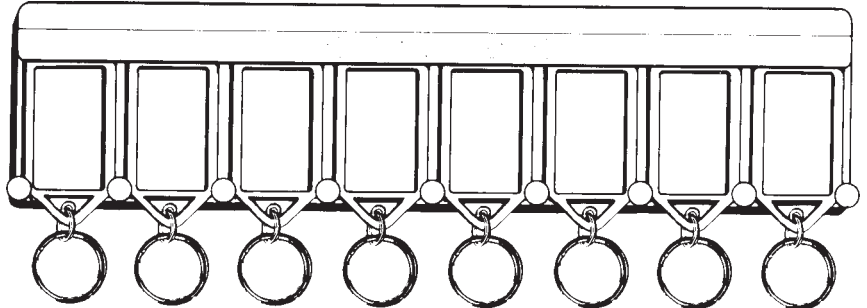

Stock No. Packaging
\$LKC-20402 5 cards/box-2/card*
LKC-20400 100/box

*sold by the box only

\$-Discontinued. Call for closeout prices.

KEY TAG RACKS

Stock No.
LKC-60540

This 4 key Tag Rack comes with pressure sensitive pads for easy mounting to any surface. Size: 5" X 2-1/2" X 1/2".