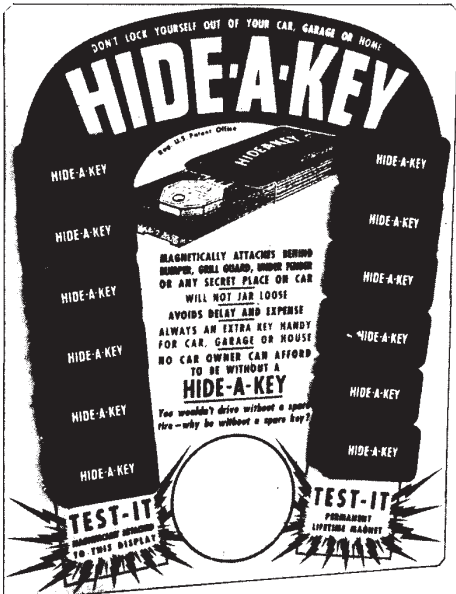

HAK-1 (Pictured above)
Each dozen Hide-A-Keys is magnetically attached to a handsome three color metal counter display stand, size: 11-5/8" X 15-1/8". Metal display stand with one dozen Hide-A-Keys attached packed in individual cartons.
HAK-3 Individually boxed. Sold by the dozen.