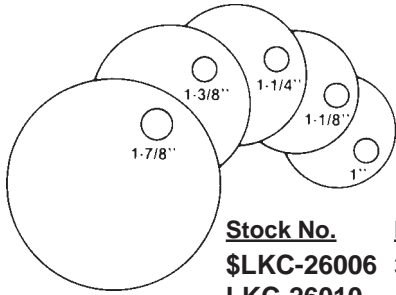

KEY ACCESSORIES

SOLID BRASS KEY TAGS

These sturdy round Brass Key Tags feature one hole and are ideally suited for stamping. Available in six popular sizes, each .040" thick. Packaged 100/box.

<u>Stock No.</u>	<u>Diameter</u>	
$LKC-26006	3/4"	-$-Discontinued. Call for closeout prices.
LKC-26010	1"	
LKC-26011	1-1/8"	
LKC-26012	1-1/4"	
LKC-26013	1-3/8"	
LKC-26017	1-7/8"	

These sturdy round Brass Key Tags feature two holes and are ideally suited for stamping. Available in two popular sizes, each .040" thick. Packaged 100/box.

<u>Stock No.</u>	<u>Diameter</u>	
$LKC-26021	1-1/8"	-$-Discontinued. Call for closeout prices.
$LKC-26022	1-1/4"	

MISCELLANEOUS KEY ACCESSORIES

BALL CHAIN KEY CHAINS

This pre-cut 4-1/2" nickel plated steel ball chain is corrosion resistant and comes with connector attached.

<u>Stock No.</u>	<u>Packaging</u>
$LKC-31424	24/card

-$-Discontinued. Call for closeout prices.