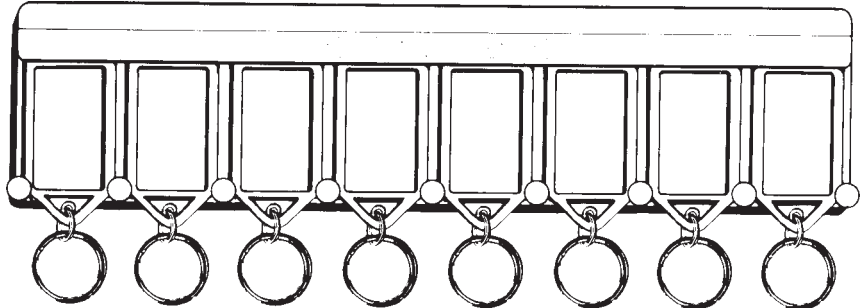

**Stock No.**    **Packaging**  
**\$LKC-20402** 5 cards/box-2/card\*  
**LKC-20400** 100/box

\*sold by the box only

\$-Discontinued. Call for closeout prices.

## KEY TAG RACKS

**Stock No.**  
**LKC-60540**

This 4 key Tag Rack comes with pressure sensitive pads for easy mounting to any surface. Size: 5" X 2-1/2" X 1/2".

**Stock No.**  
**LKC-60580**

This 8 Key Tag Rack comes with two screws for easy mounting. It can also be mounted with pressure sensitive tape. Size: 10" X 2-1/2" X 1/2".