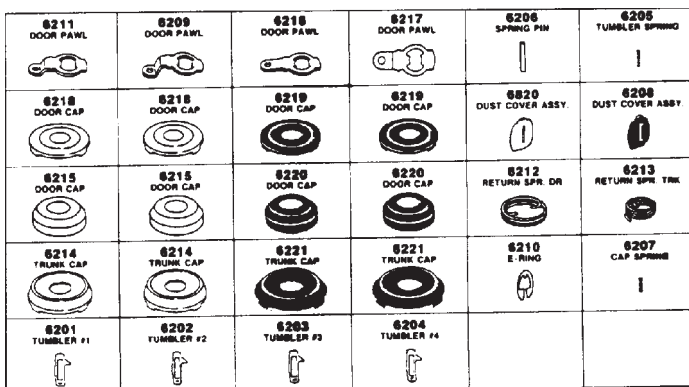

Refill and kit quantities subject to change without notice.