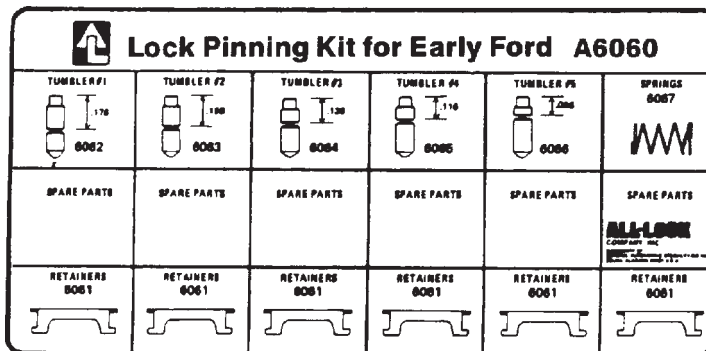

AL-A6060

Everything you need for rekeying and repairing locks on most Ford products from 1952-on with single bitted keys and breakaway tumblers.

Refills (Qty per pkg.)

Part No.	Description	Qty.
AL-A6061	Retainer	100
AL-A6062	Tumbler #1	100
AL-A6063	Tumbler #2	100
AL-A6064	Tumbler #3	100
AL-A6065	Tumbler #4	100
AL-A6066	Tumbler #5	100
AL-A6067	Spring	500