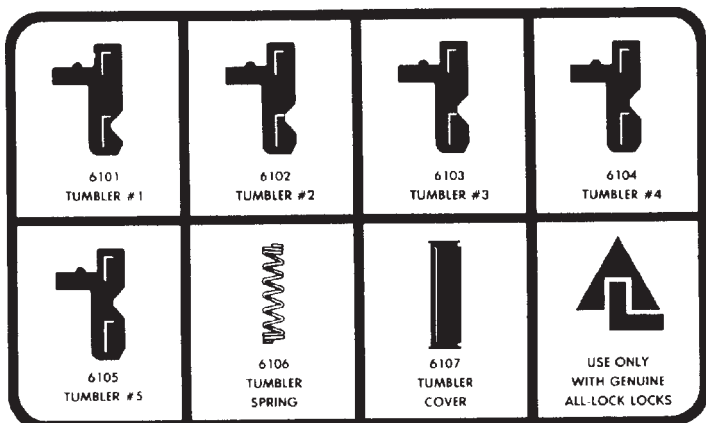

AL-A6100

To service ALL-LOCK 10 bitted Ford ignition locks.

Refills (Qty per pkg.)

Part No.	Description	Qty.
AL-A6101	Tumbler #1	75
AL-A6102	Tumbler #2	75
AL-A6103	Tumbler #3	75
AL-A6104	Tumbler #4	75
AL-A6105	Tumbler #5	75
AL-A6106	Tumbler Spring	100
AL-A6107	Pin Cover	50