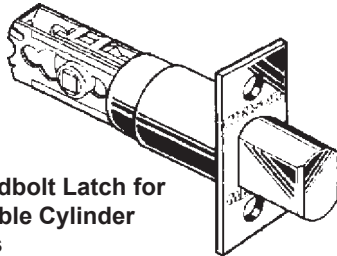

# LATCHES

Interior Function Spring Latch  
For A, AC, LA Series &  
Handleset (lower section).

Deadlocking Latch for A, AC,  
LA (not lever by lever) Series  
Front/Back Locksets.

**WEISER  
LOCK**

Deadlocking Latch for A, AC,  
LA (not lever by lever) Series  
Front/Back Locksets.