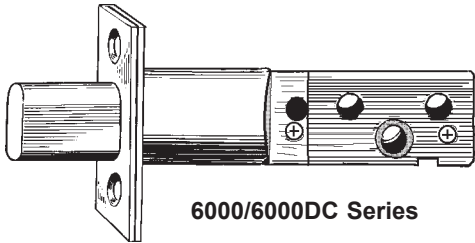

# LATCHES

D & E Series

H & M Series

<b>ARROW</b>	2-3/8" Square Face	2-3/8" D.I.	2-3/4" Square Face	2-3/4" D.I.
D & E Series	<b>ZL-334</b> (141)	<b>ZL-336</b> (145)	<b>ZL-335</b> (142)	<b>ZL-337</b> (146)
D & E Series (1-1/8" Face)			<b>ZL-335W*</b> (144)	
H & Q Series Latch			<b>ZL-421*</b> (160)	
H & Q Series Deadlatch			<b>ZL-298*</b> (161)	
MK Series Latch	<b>ZL-349</b> (101)		<b>ZL-350N</b> (102)	
MK Series Latch (1-1/8" Face)			<b>ZL-350*</b> (104)	
MK Series Deadlatch	<b>ZL-99</b> (111)	<b>ZL-320</b> (115)		<b>ZL-321</b> (116)
MK Series Deadlatch (1-1/8" Face)			<b>ZL-100*</b> (114)	
MK Series Deadlatch (UL)			<b>ZL-363*</b> (124)	
ML & L Lever Series Latch (UL)	<b>ZL-564</b> (271)		<b>ZL-565*</b> (274)	
ML & L Lever Series Deadlatch (UL)	<b>ZL-566</b> (281)		<b>ZL-567*</b> (284)	

\*Has 1-1/8" wide face.

6000/6000DC Series

<b>ASSA</b>	2-3/8" Square Face	2-3/8" D.I.	2-3/4" Square Face	2-3/4" D.I.
6000/6000DC Series	<b>ZL-434</b> (907003)	<b>ZL-436</b> (907004)	<b>ZL-435</b> (907001)	<b>ZL-437</b> (907002)