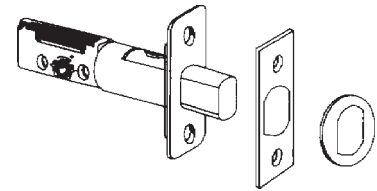

ZL-600

ZL-601

<b>SCHLAGE-COMMERCIAL</b>	2-3/8" Square Face	2-3/8" D.I.	2-3/4" Square Face	2-3/4" D.I.
A Latch	<b>ZL-471</b> (11-068)	<b>ZL-473</b> (11-110)	<b>ZL-472N</b> (11-111)	<b>ZL-474</b> (11-113)
A Latch (Round Corner)	<b>ZL-471RC</b> (11-069)			
A Latch (1-1/8" Face)			<b>ZL-472</b> (11-116)	
A Deadlatch	<b>ZL-47</b> (11-085)	<b>ZL-194</b> (11-104)	<b>ZL-123N</b> (11-091)	<b>ZL-237</b> (11-105)
A Deadlatch (Round Corner)	<b>ZL-47RC</b> (11-088)			
A Deadlatch (1-1/8" Face)			<b>ZL-123</b> (11-096)	
A Deadlatch 3-3/4" Backset	<b>ZL-347</b> (11-103) 3-3/4" square face deadlatch for A Series			
A Series 5" Link (Use with 2-3/8")	<b>ZL-41A</b> (41-005) 5" link, for use with 2-3/8" latch/deadlatch			
B Deadlatch (B250)	<b>ZL-67</b> (12-100)		<b>ZL-176</b> (12-103)	
B Deadbolt (B600)	<b>ZL-520</b> (12-630)	<b>ZL-522</b> (12-640)	<b>ZL-521</b> (12-631)	<b>ZL-523</b> (12-641)
BC Deadbolt (BC100) Adjustable	<b>ZL-600</b> (12-274)	<b>ZL-602</b> (12-268)	<b>ZL-600</b> (12-274)	<b>ZL-602</b> (12-268)
BC Deadbolt (BC100) Triple-3AL	<b>ZL-601</b> (12-270) Triple Option (3AL) - Has square, round corner faces & Drive-in			
D Latch (Knob & Old Lever)			<b>ZL-124</b> (14-001)	
D Deadlatch (Knob & Old Lever)	<b>ZL-506</b> (14-047)		<b>ZL-125</b> (14-019)	
ND Latch (New Lever)			<b>ZL-609</b> (13-048)	
ND Deadlatch (New Lever)	<b>ZL-506</b> (14-047)		<b>ZL-610</b> (13-047)	
D Deadlatch 3-3/4" Backset	<b>ZL-338</b> (14-028) 3-3/4" square face deadlatch for D Series			
D Series 5" Link (Use with 2-3/4")	<b>ZL-41D</b> (43-005) 5" link, for use with 2-3/4" latch/deadlatch			
H Adjustable Deadbolt(H110/153)	<b>ZL-600</b> (12-274)	<b>ZL-602</b> (12-268)	<b>ZL-600</b> (12-274)	<b>ZL-602</b> (12-268)
H Latch (H110)	<b>ZL-471</b> (11-068)	<b>ZL-473</b> (11-110)	<b>ZL-472N</b> (11-111)	<b>ZL-474</b> (11-113)
H Deadlatch (H153)	<b>ZL-47</b> (11-085)	<b>ZL-194</b> (11-104)	<b>ZL-123N</b> (11-091)	<b>ZL-237</b> (11-105)