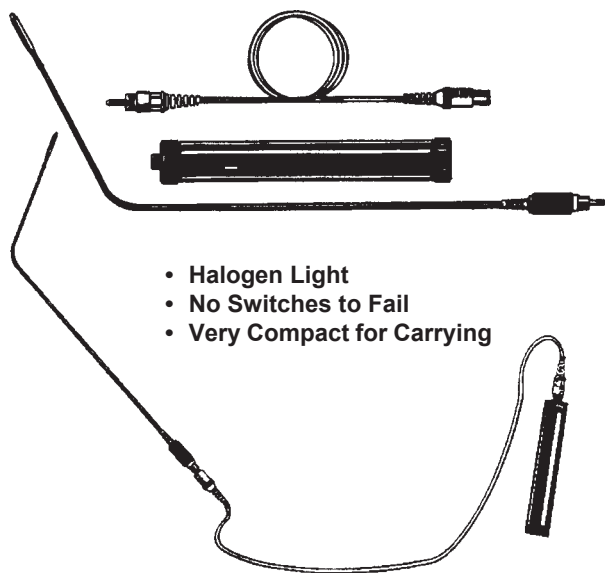

LOCKSMITH TOOLS

FLEX-A-LIGHT™

A New Concept in Probe Lights

More flexible than bending lights, yet rigid enough to keep straight.

FAL-10
10" Light
Power Handle

FAL-15X
Kit
15" Light
Power Handle
36" Extension

FAL-25X
Kit
10" Light
15" Light
Power Handle
36" Extension

- Halogen Light
- No Switches to Fail
- Very Compact for Carrying

FAL-R10
Replacement 10" light extension (Special Order Only)

FAL-R15
Replacement 15" light extension (Special Order Only)