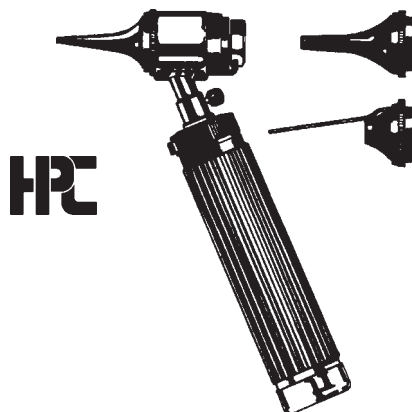

FAL-25X
Kit
10" Light
15" Light
Power Handle
36" Extension

- Halogen Light
- No Switches to Fail
- Very Compact for Carrying

FAL-R10
Replacement 10" light extension (Special Order Only)

FAL-R15
Replacement 15" light extension (Special Order Only)

FLEXIBLE PROBE-LIGHT

FPL-15 15" Flexible Shaft

This light is an economical, high intensity diagnostic tool designed for the locksmith professional. The shaft may be bent so that any angle will easily enter a 1/4" hole.

MAGNA SCOPE

MGS-1

An economically priced Otoscope ideal for magnifying and illuminating hard to see areas. This compact functional instrument reflects the same level of craftsmanship and precision as the most expensive medical instruments on today's market. Packaged complete with three specula, pin probe assembly and soft plastic carrying pouch. Uses convenient "C" batteries.

SCOPE FOR MINI-FLASHLIGHTS

KD-K-23
Transforms your mini flashlight into a powerful inspection device. Works with the Mini-Mag Lite®, Brinkman®, and many other "AA" flashlights. The KD-K-23 consists of a 1" diameter polypropylene cap and two inter-changeable fiber optic rods.