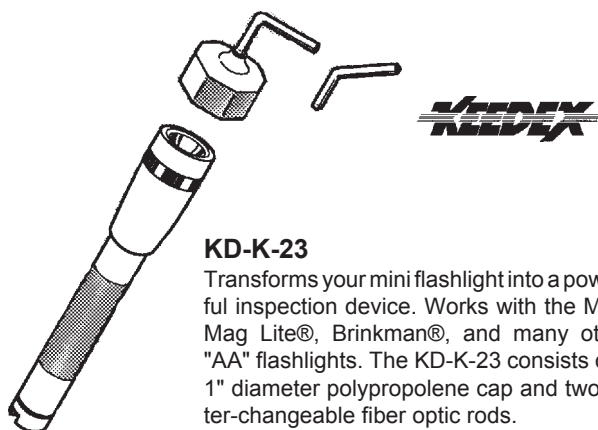

FAL-25X
Kit
10" Light
15" Light
Power Handle
36" Extension

- Halogen Light
- No Switches to Fail
- Very Compact for Carrying

FAL-R10
Replacement 10" light extension (Special Order Only)

FAL-R15
Replacement 15" light extension (Special Order Only)

FLEXIBLE PROBE-LIGHT

FPL-15 15" Flexible Shaft

This light is an economical, high intensity diagnostic tool designed for the locksmith professional. The shaft may be bent so that any angle will easily enter a 1/4" hole.

SCOPE FOR MINI-FLASHLIGHTS

KD-K-23
Transforms your mini flashlight into a powerful inspection device. Works with the Mini-Mag Lite®, Brinkman®, and many other "AA" flashlights. The KD-K-23 consists of a 1" diameter polypropylene cap and two inter-changeable fiber optic rods.