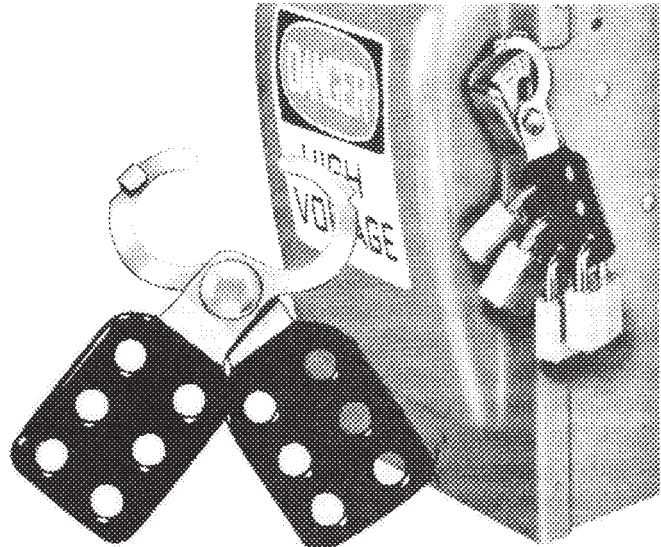

## STEEL SAFETY LOCKOUTS

Allows Lockout by up to 6 Workers

**\$422** 1" diameter jaw

**\$424** 1-1/2" diameter jaw

A tamper-resistant scissor-style steel lockout hasps. Allows for lockout by up to 6 workers. Compatible with Nos. 3, 410, 411 and 6835 safety lockout padlocks.

\$-Discontinued. Call for closeout prices.

Compatible with Nos. 410, 411 and 6835 safety lockout padlocks

Yellow economy lockout hasp with locking tabs.