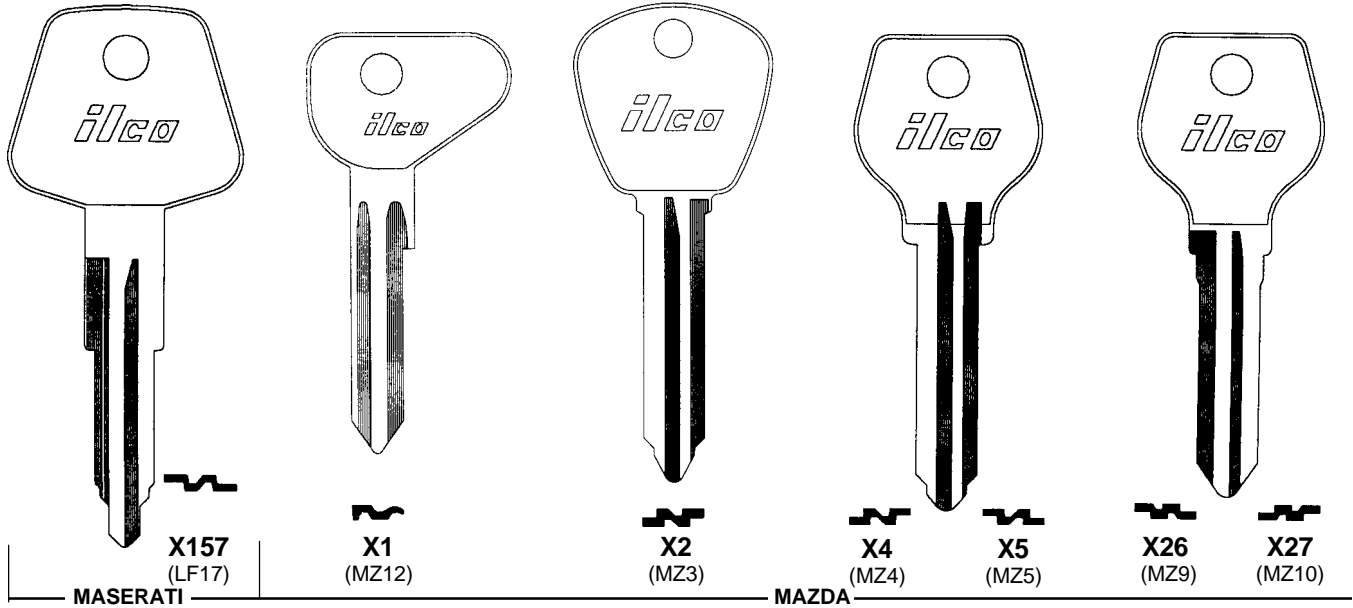

# ILCO FOREIGN VEHICLE BLANKS

P-Denotes Plastic Head

\*-High Security Blank: requires special key machine.