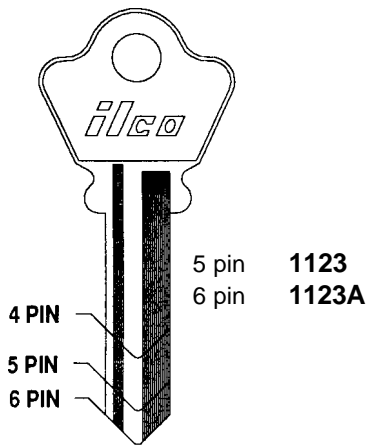

# ILCO CYLINDER KEY BLANKS

WELCH

WESLOCK

WILSON BOHANNAN

WILSON BOHANNAN

WINFIELD

XL LOCK

YALE

# JET CYLINDER KEY BLANKS

**JT-WE1**  
WELCH

**JT-WR3 1**  
**JT-WR3-250**  
(250 Blanks in Bulk Pack)

5 pin **JT-WR3RH**  
6 pin **JT-WR6RH**  
WEISER

5 pin **JT-WR5**  
6 pin **JT-WR6**

**JT-WR5-250**  
(250 Blanks in Bulk Pack)

**Color Plastic Head**  
**JT-WR5 PHC B** Blue  
**JT-WR5 PHC G** Green  
**JT-WR5 PHC R** Red  
**JT-WR5 PHC Y** Yellow

**JT-WR5 PHC ASST**  
(2ea Blue, 1ea balance)

**JS-P1555 NP**

**JT-WK2**

**JT-WK2-250** (250 Blanks in Bulk Pack)

WESLOCK

5 pin **JT-WB1A**  
6 pin **JT-WB2A**

5 pin **JT-WB1B**  
6 pin **JT-WB2B**

5 pin **JT-WB1C**  
6 pin **JT-WB2C**

WILSON BOHANNAN

**JT-XL7**

XL

SEE NEXT PAGE  
FOR YALE