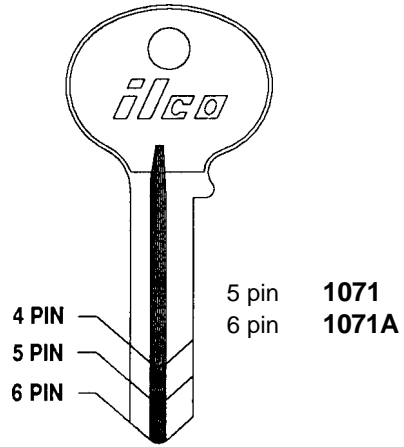

ILCO CYLINDER KEY BLANKS

WELCH

WESLOCK

WILSON BOHANNAN