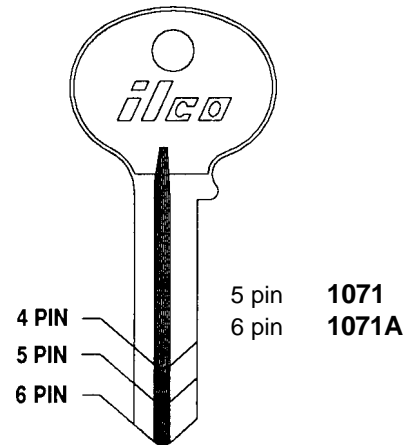

ILCO CYLINDER KEY BLANKS

WELCH

WESLOCK

WILSON BOHANNAN