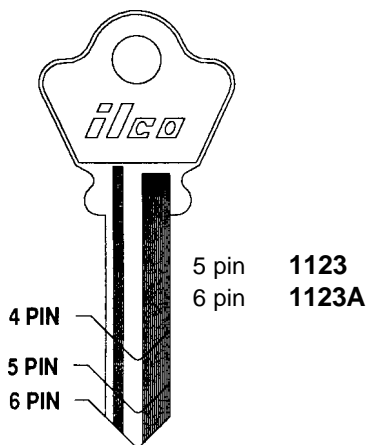

ILCO CYLINDER KEY BLANKS

WELCH

WESLOCK

WILSON BOHANNAN